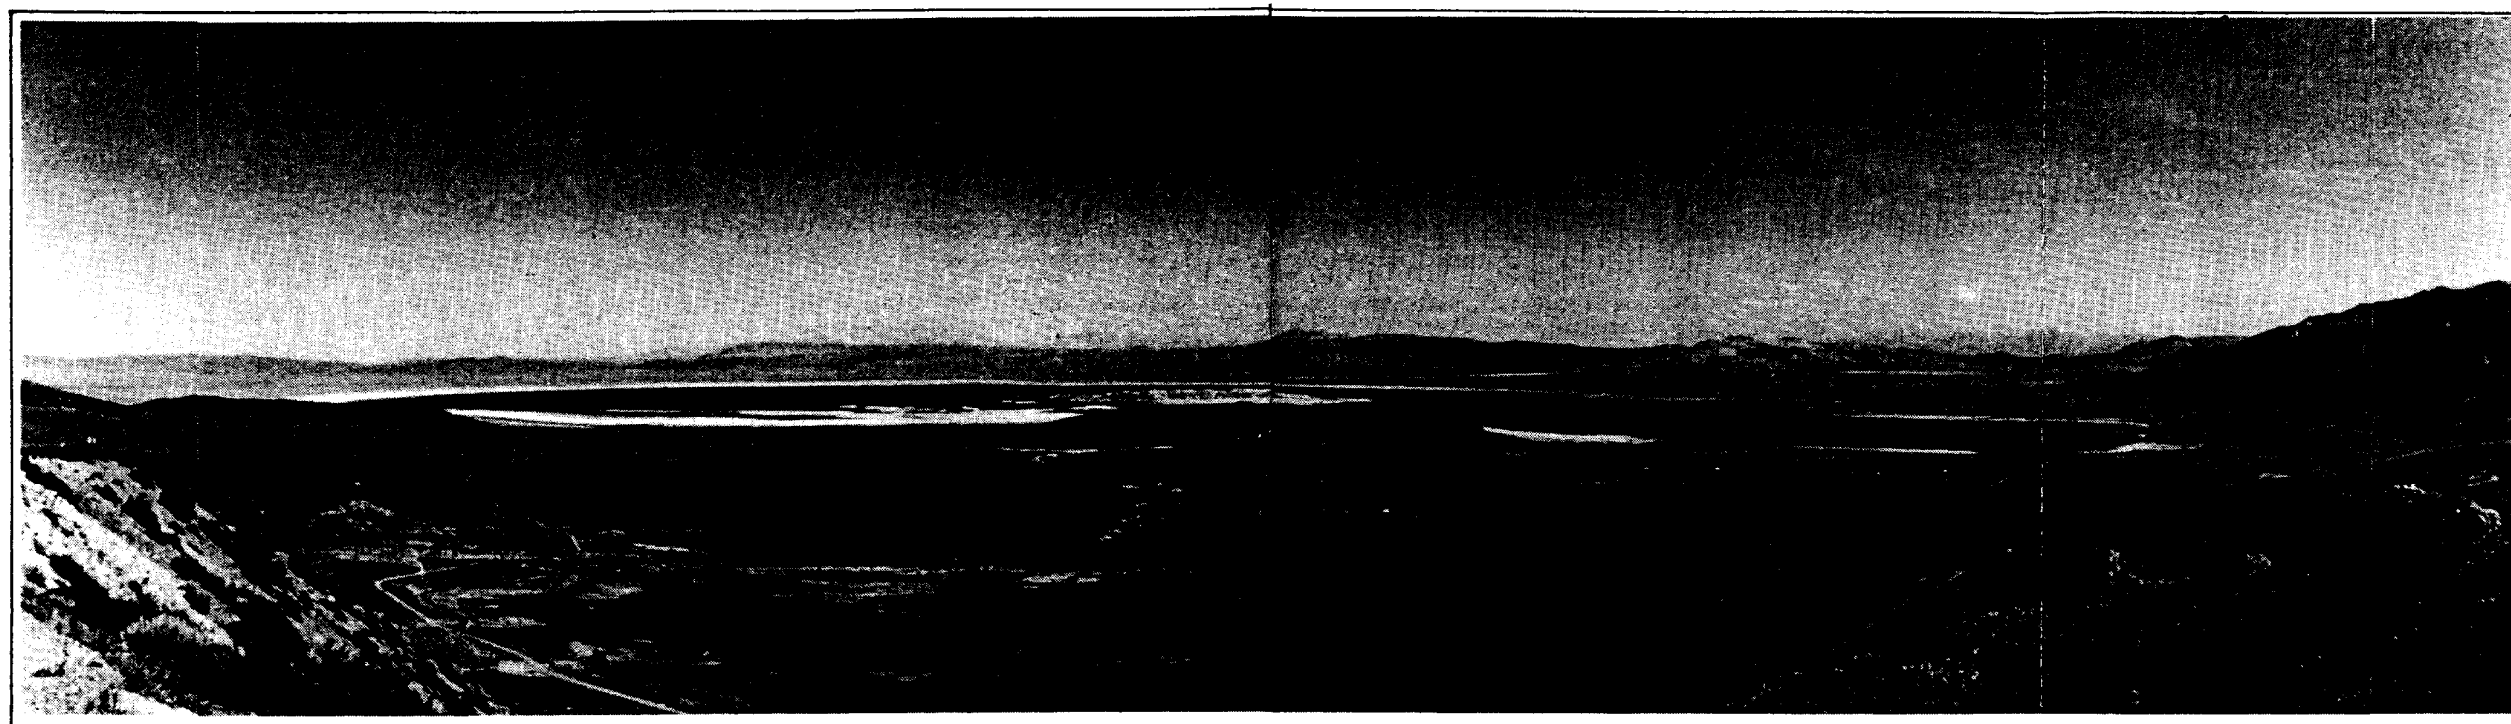

Figure 3I-20.  
View of Mono Lake  
from Conway Summit

Note: Lake surface elevation is 6,375 feet.