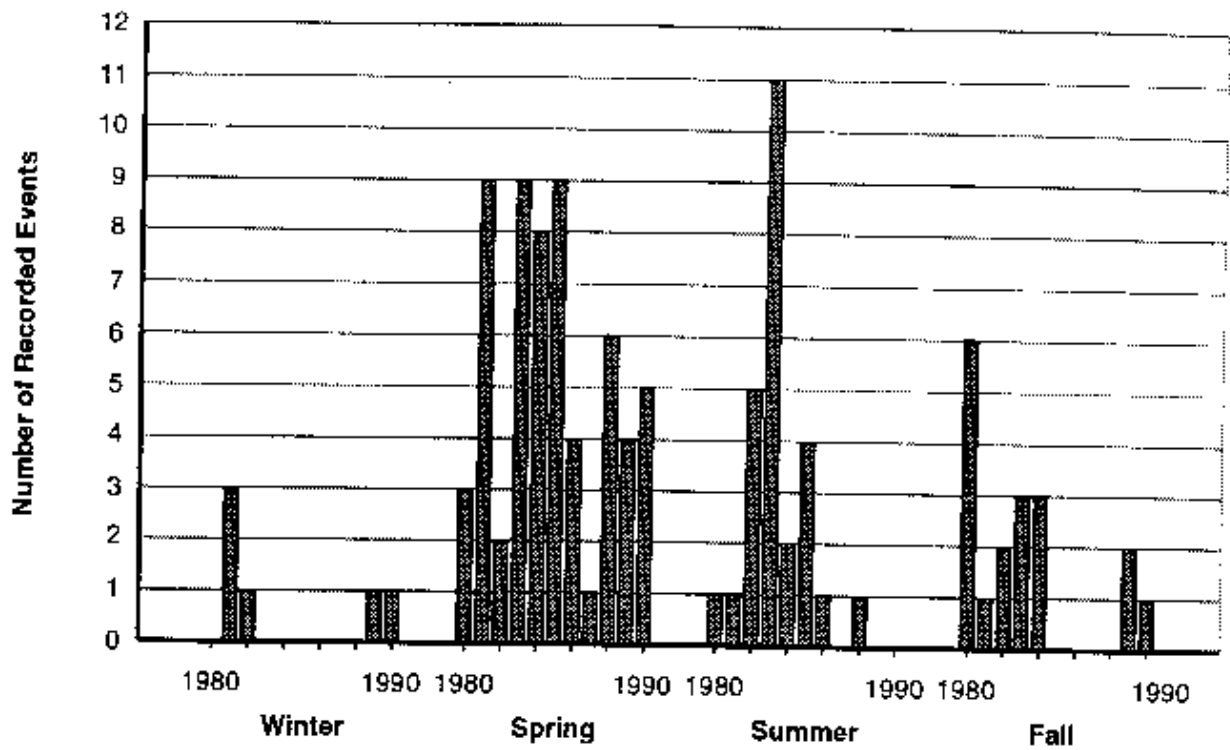

Figure 3H-16.

Seasonal Occurrence of Dust Events Recorded in LADWP Photographs, March 1980-December 1990

Data Source: LADWP Files

Figure 3H-17.

LADWP Photograph Ratings on Days When PM₁₀ Was Measured at Simis Ranch