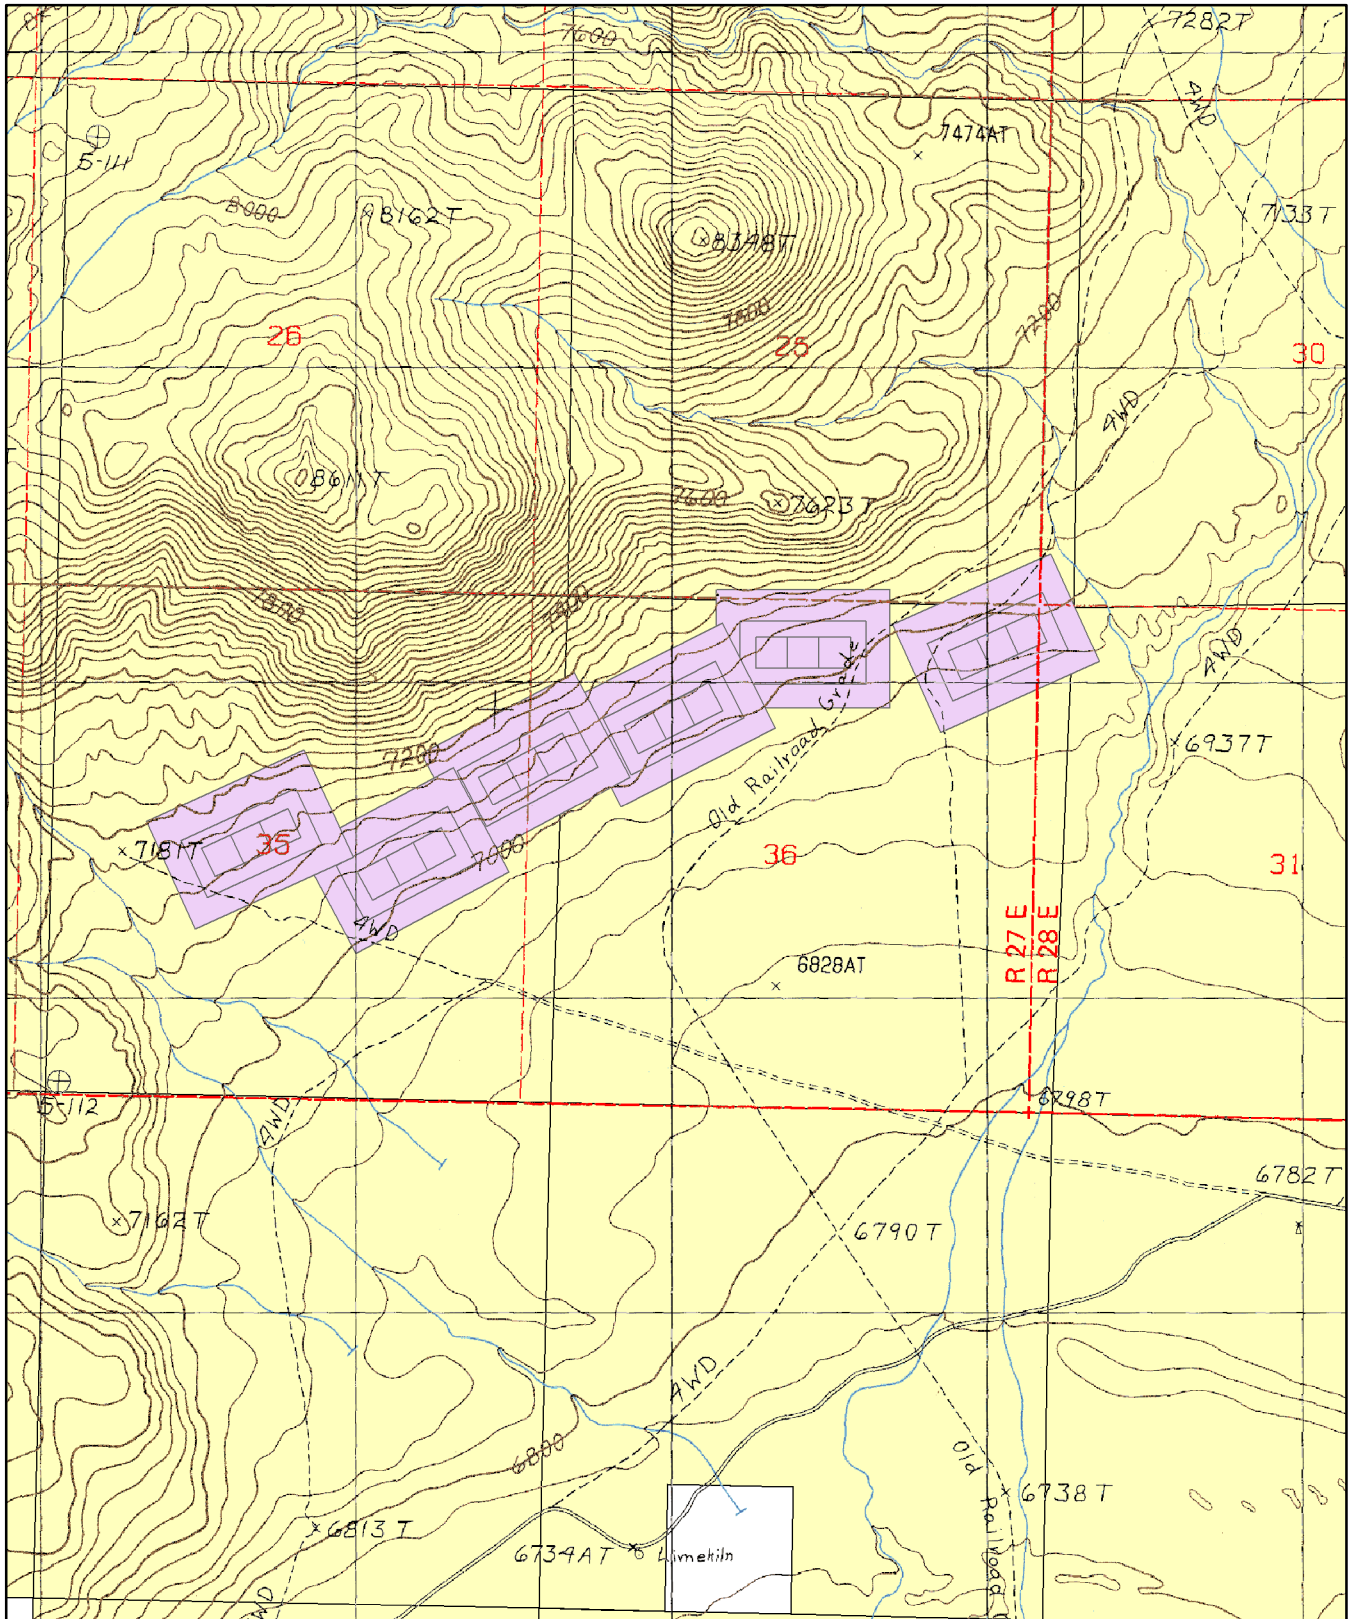

Pinyon Fire Behavior Plots

Legend

- Bureau of Land Management
- Forest Service
- Private
- Burn Plots

Note: This Map is Not a Legal Lands Status Record

U.S. Department of the Interior
Bureau of Land Management
Bishop Field Office
August 2005

1:24,000